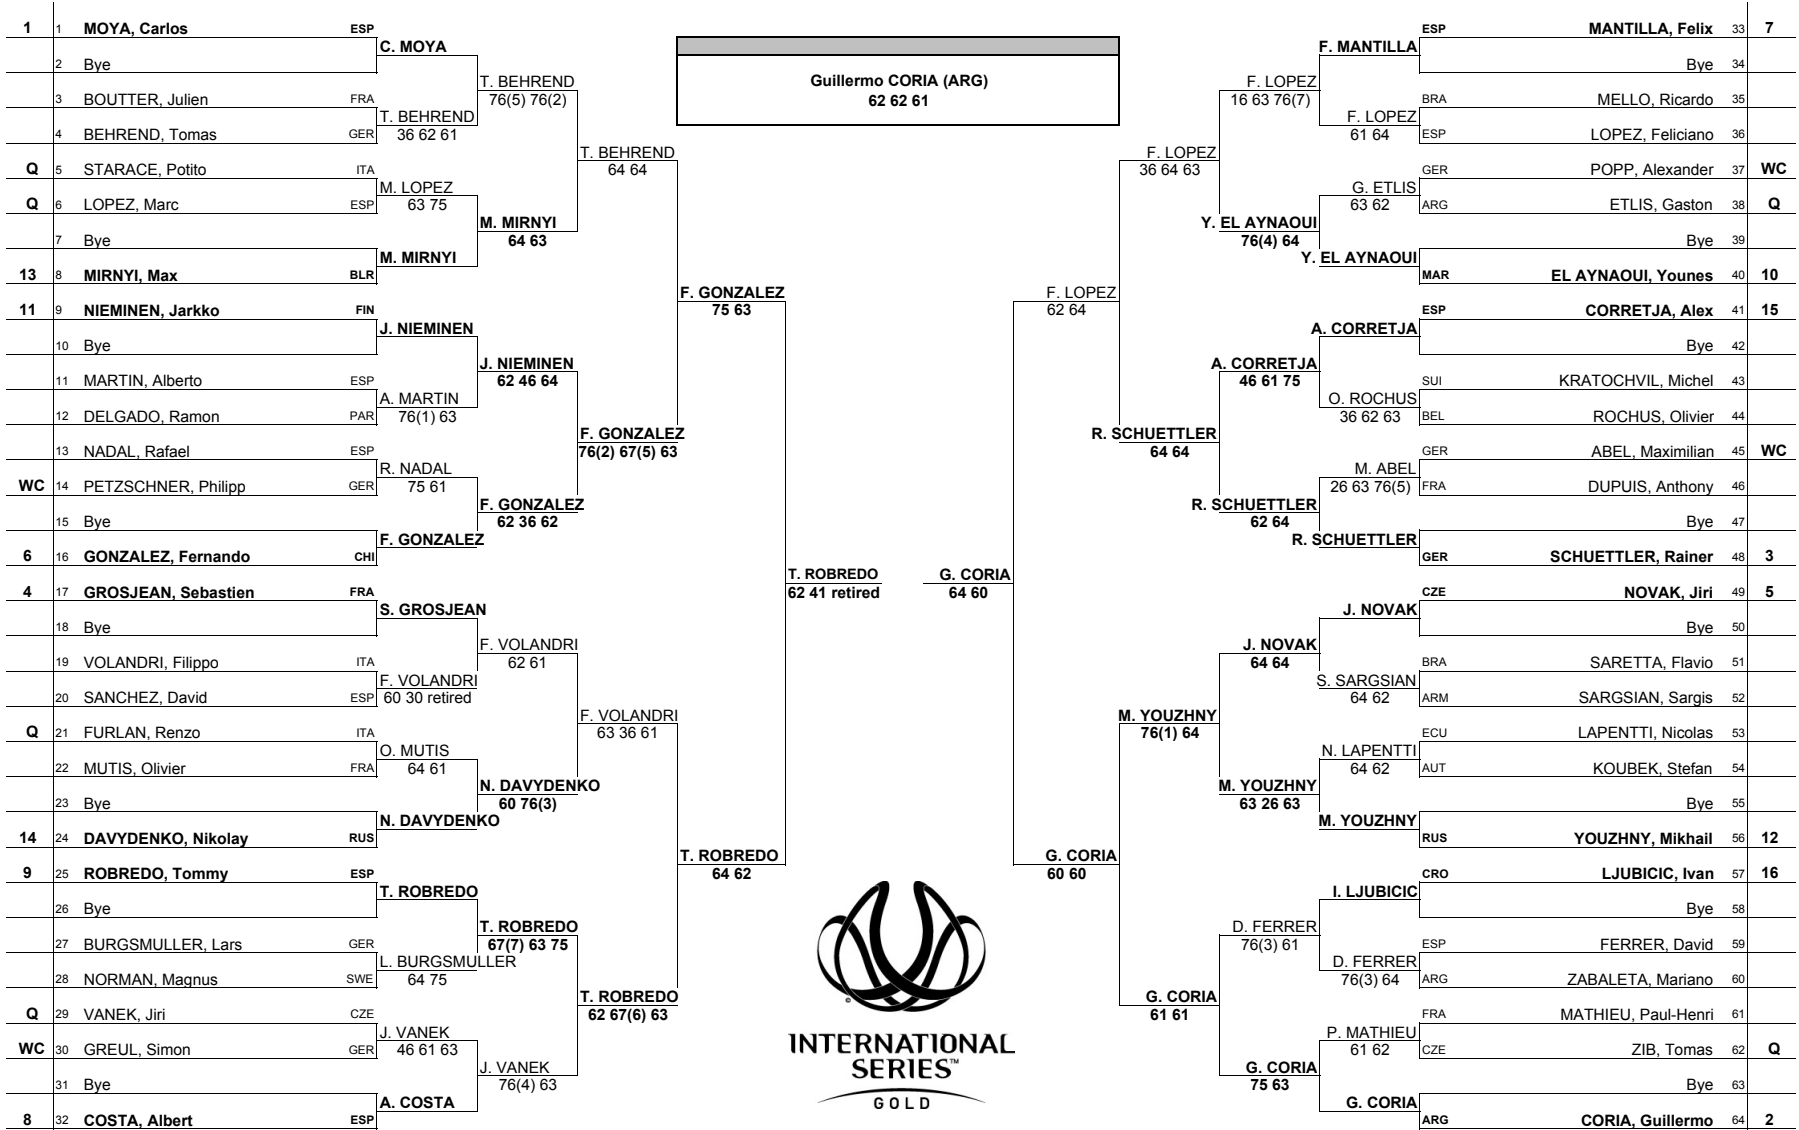

**MAIN DRAW SINGLES**

**MercedesCup - Stuttgart**

14-20 July 2003  
Clay  
\$665,000  
321

**INTERNATIONAL SERIES™**  
G O L D

ATP, Inc. © Copyright 2003

Seeded Players	Seeded Players	Lucky Loser	Replaces	Lucky Loser	Replaces	Last Direct Acceptance
1 MOYA, Carlos	9 ROBREDO, Tommy					<b>DELGADO, Ramon - 125</b>
2 CORIA, Guillermo	10 EL AYNAOUI, Younes					
3 SCHUETTLER, Rainer	11 NIEMINEN, Jarkko					
4 GROSJEAN, Sebastien	12 YOUZHNY, Mikhail					
	<b>Vacancies</b>	<b>Reason for Vacancy</b>	<b>Vacancies</b>	<b>Reason for Vacancy</b>		<b>Thomas Karlberg</b> ATP Supervisor
5 NOVAK, Jiri	13 MIRNYI, Max	David SANCHEZ		Acute tendinitis left patellar tendon		
6 GONZALEZ, Fernando	14 DAVYDENKO, Nikolay	Fernando GONZALEZ		Stomach virus		
7 MANTILLA, Felix	15 CORRETJA, Alex					
8 COSTA, Albert	16 LJUBICIC, Ivan					