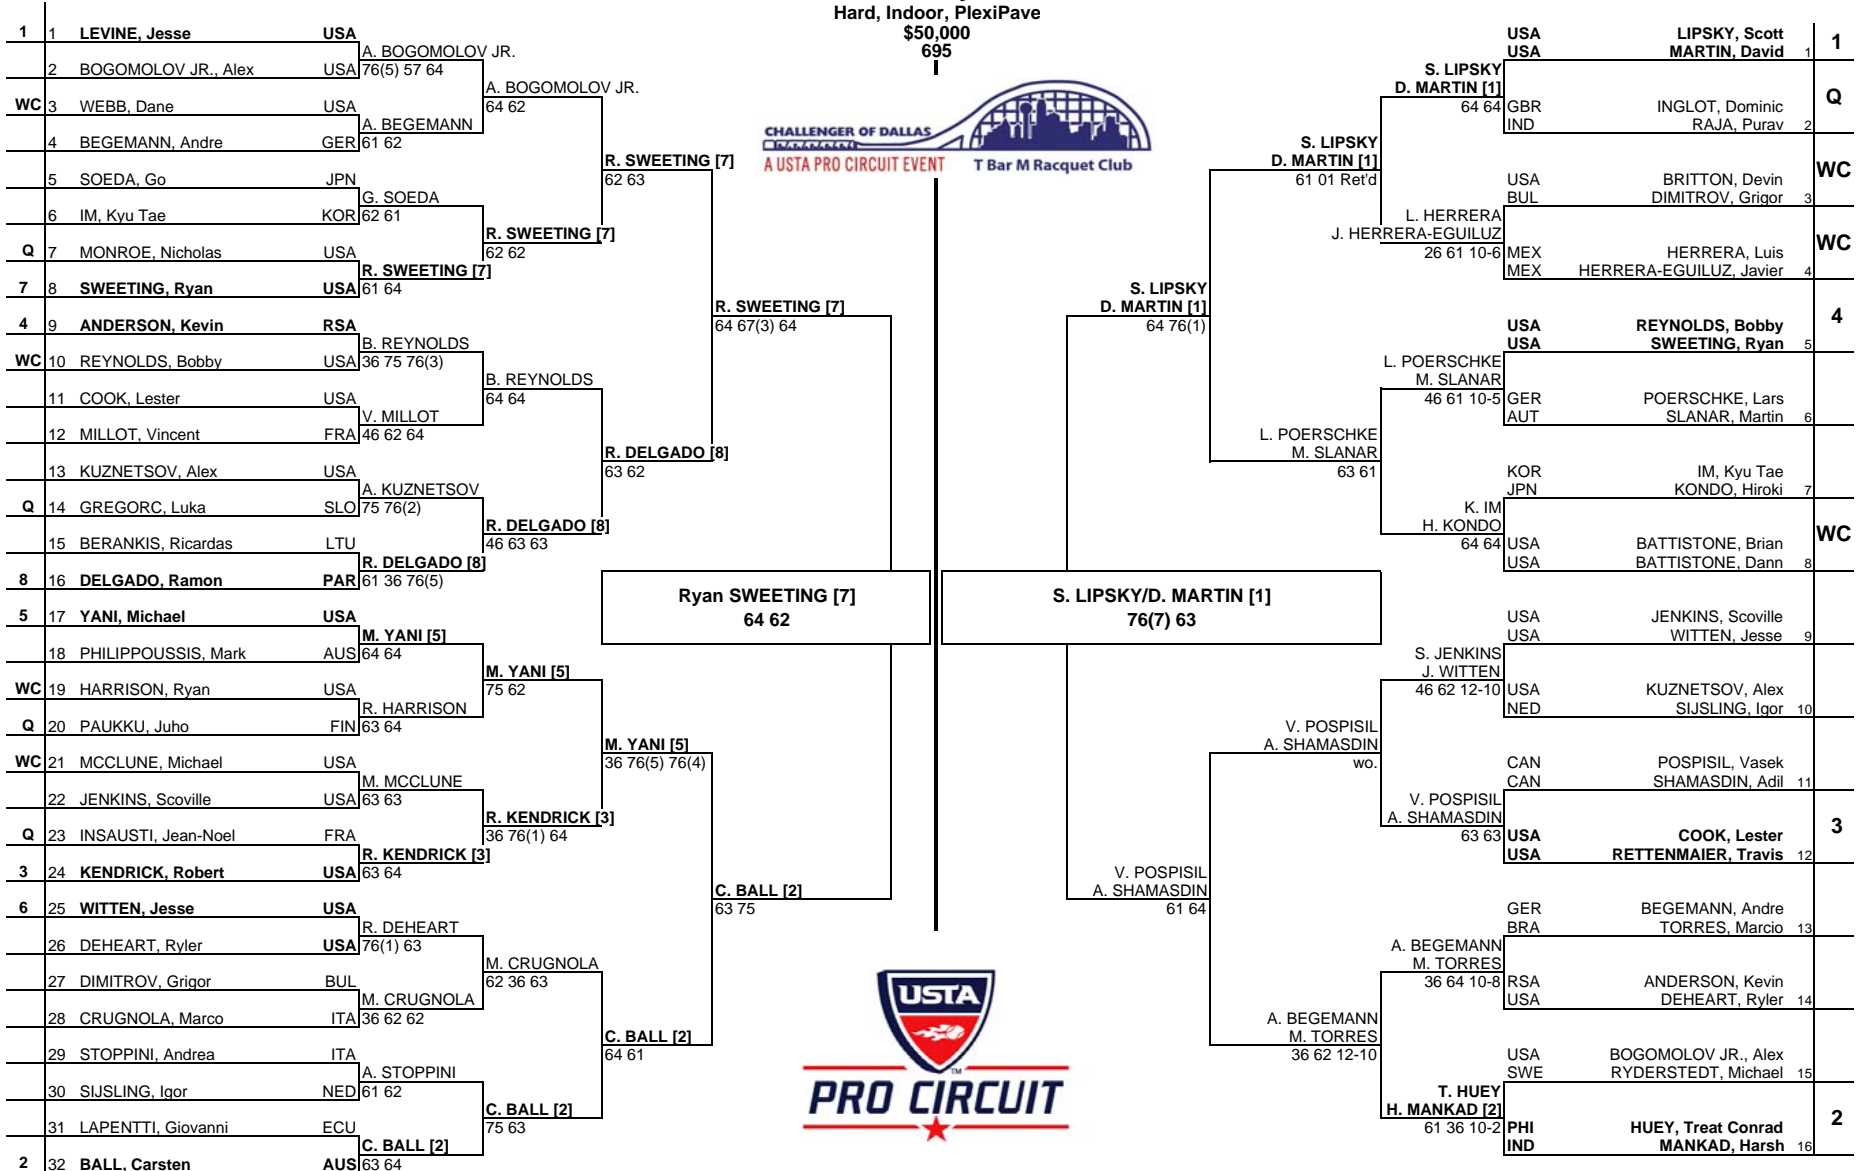

MAIN DRAW SINGLES

CHALLENGER OF DALLAS
 Dallas, TX, USA
 1 - 6 February 2010
 Hard, Indoor, PlexiPave
 \$50,000
 695

MAIN DRAW DOUBLES

Seeded Players	Rank	Prize Money	Pts.	Lucky Losers
1 LEVINE, Jesse	110	Winner \$7,200	80	
2 BALL, Carsten	129	Finalist \$4,240	48	
3 KENDRICK, Robert	138	Semi-Finalist \$2,510	29	
4 ANDERSON, Kevin	148	Quarter-Finalist \$1,460	15	
5 YANI, Michael	159	2nd Round \$860	7	
6 WITTEN, Jesse	163	1st Round \$520	0	
7 SWEETING, Ryan	166	Last Direct Acceptance		
8 DELGADO, Ramon	184	BERANKIS - 276		

Seeded Players	Rank	Prize Money (Per Team)	Pts.	Alternates/Lucky Losers
1 S. Lipsky / D. Martin	179	Winner \$3,100	80	
2 T. Huey / H. Mankad	248	Finalist \$1,800	48	
3 L. Cook / T. Rettenmaier	250	Semi-Finalist \$1,080	29	
4 B. Reynolds / R. Sweeting	269	Quarter-Finalist \$640	15	
		First Round \$360	0	
Last Direct Acceptance				L. Herrera / J. Herrera-Eguiluz - Retirement
BEGEMANN / TORRES - 469				S. Jenkins / J. Witten - Walk Over
Keith L. Crossland				
Challenger Supervisor				