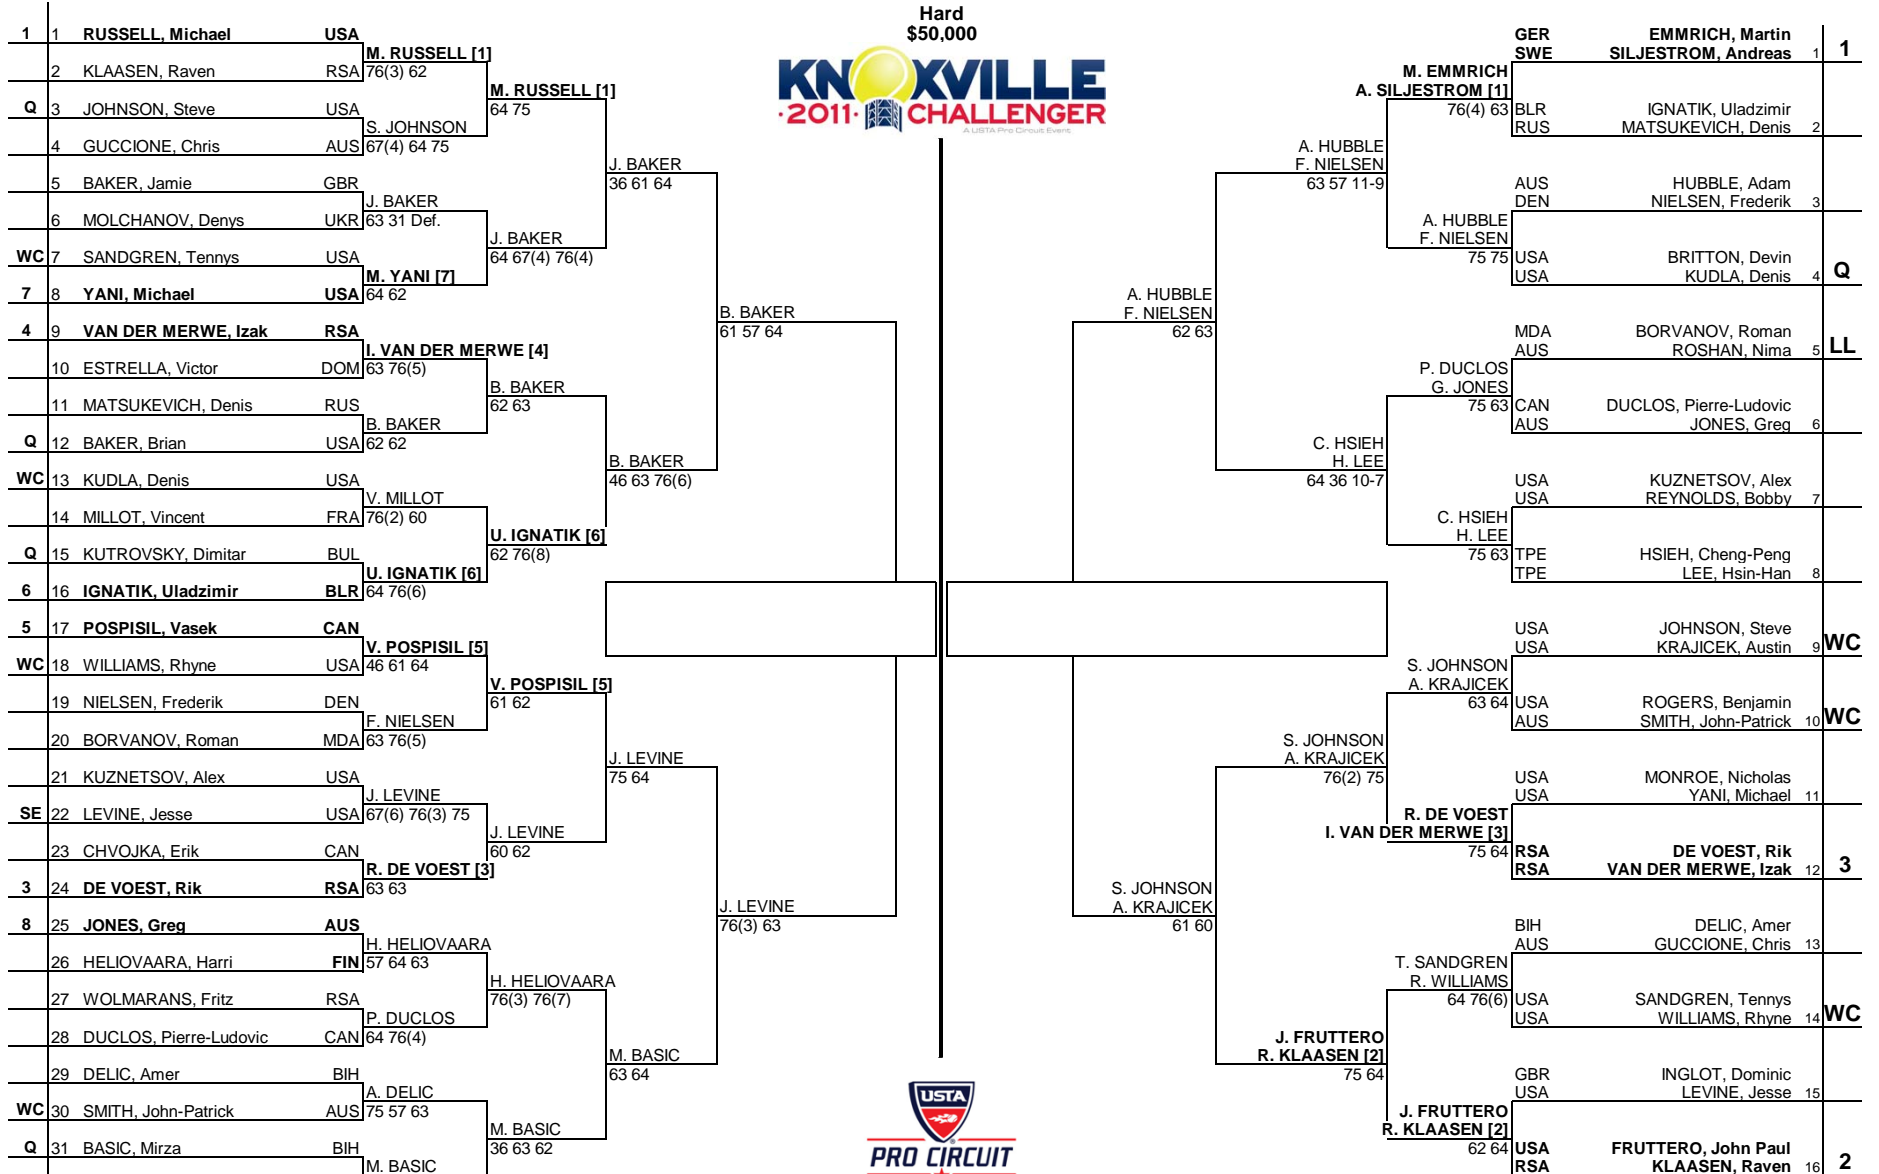

MAIN DRAW SINGLES

Knoxville Challenger
Knoxville, TN, USA
6-13 November 2011

Hard
\$50,000

MAIN DRAW DOUBLES

Seeded Players	Rank	Prize Money	Pts.	Lucky Losers
1 RUSSELL, Michael	93	Winner \$7,200	80	
2 REYNOLDS, Bobby	120	Finalist \$4,240	48	
3 DE VOEST, Rik	122	Semi-Finalist \$2,510	29	
4 VAN DER MERWE, Izak	132	Quarter-Finalist \$1,460	15	Retirements/W.O.
5 POSPISIL, Vasek	133	2nd Round \$860	7	
6 IGNATIK, Uladzimir	172	1st Round \$520	0	
7 YANI, Michael	177	Last Direct Acceptance		
8 JONES, Greg	192	Erik Chvojka 268		

Seeded Players	Rank	Prize Money (Per Team)	Pts.	Alternates/Lucky Losers
1 M. Emmrich / A. Siljeström	165	Winner \$3,100	80	R. Borvanov / N. Roshan - D. Molchanov (Molchanov - Def.)
2 J. Fruttero / R. Klaasen	241	Finalist \$1,800	48	
3 R. De Voest / I. Van der Merwe	276	Semi-Finalist \$1,080	29	
4 H. Heliovaara / D. Molchanov	284	Quarter-Finalist \$640	15	Retirements/W.O.
		First Round \$360	0	
Last Direct Acceptance				
Michael Loo				Ignatik / Matsukevich 421
Challenger Supervisor				