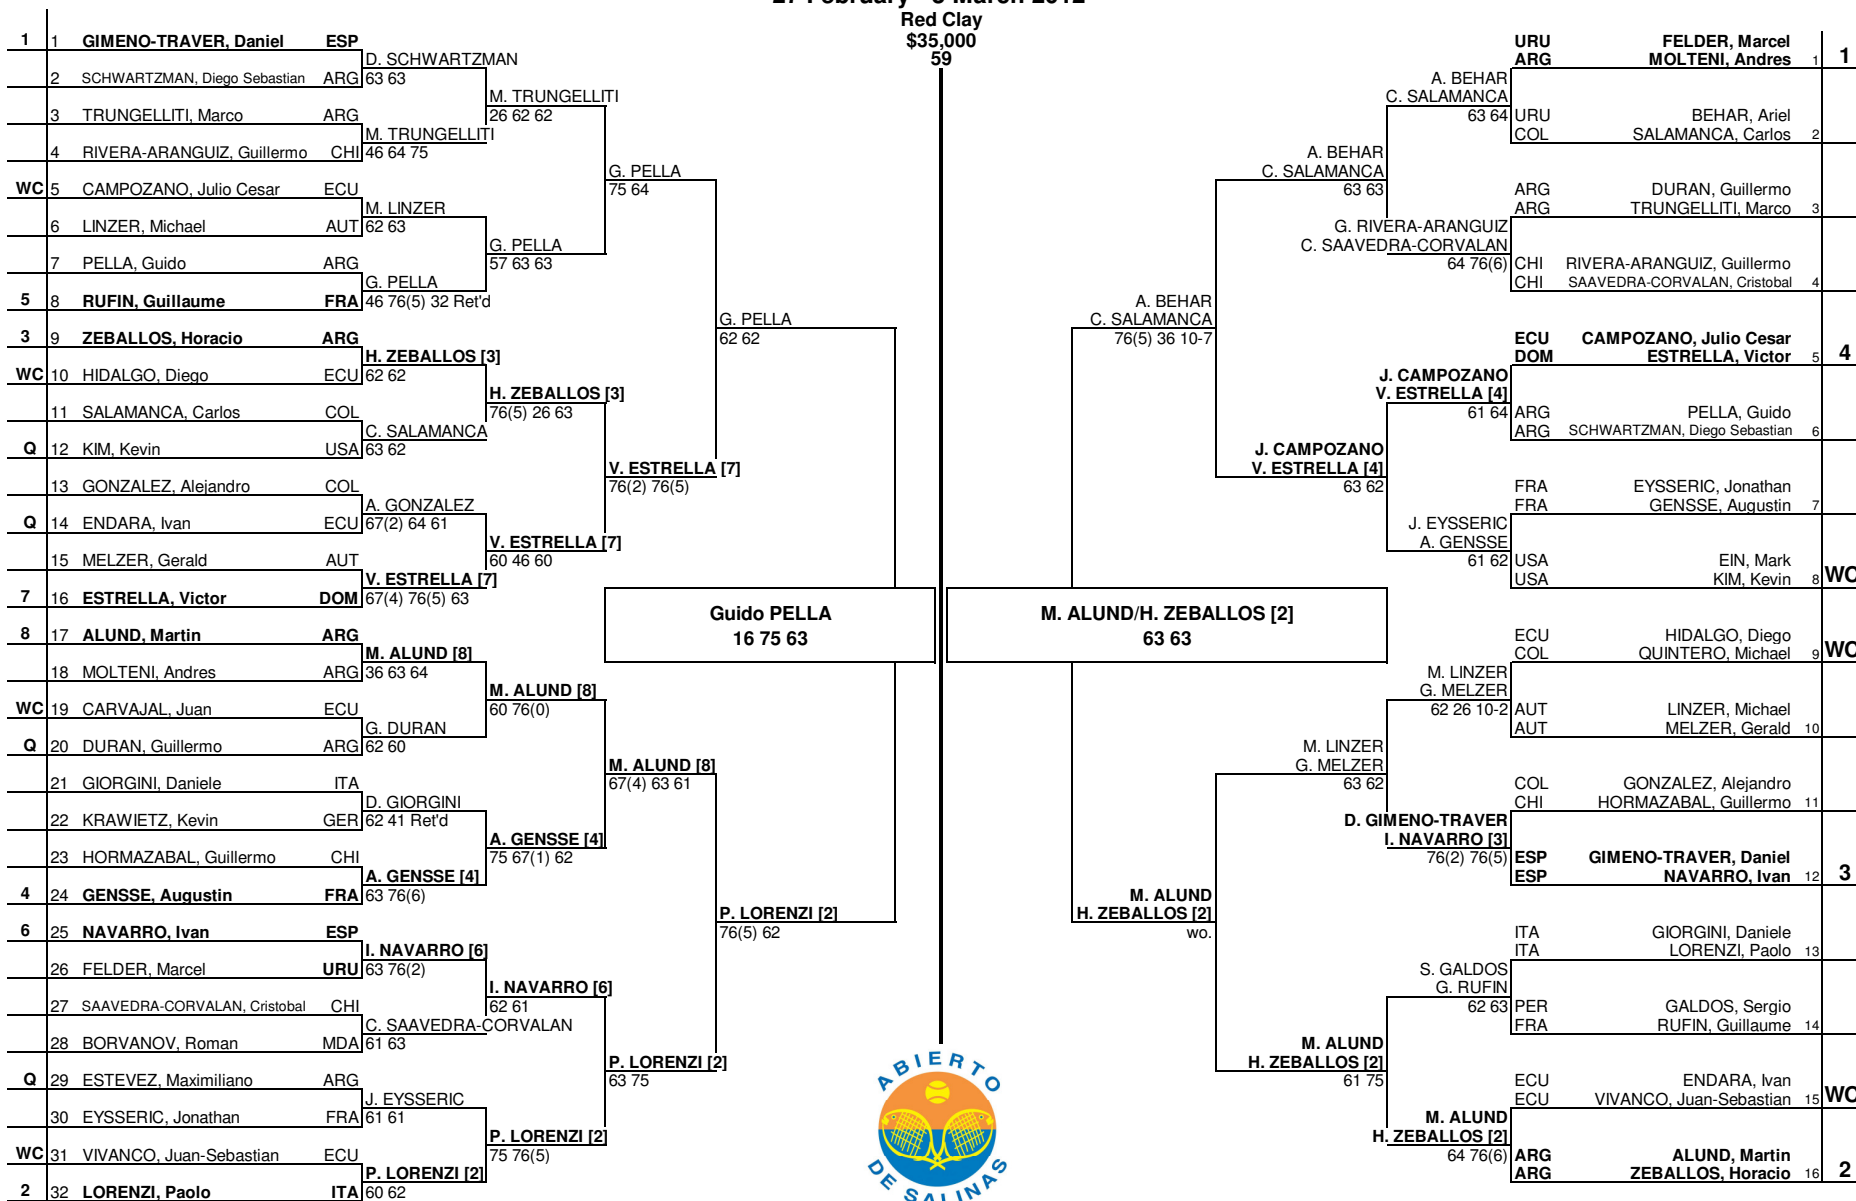

**MAIN DRAW SINGLES**

**XVII CHALLENGER ATP DE SALINAS - DIARIO EXPRESO**

Salinas, ECUADOR  
27 February - 3 March 2012

**MAIN DRAW DOUBLES**

Seeded Players	Rank	Prize Money	Pts.	Lucky Losers
1 GIMENO-TRAYER, Daniel	100	Winner \$5,000	80	
2 LORENZI, Paolo	102	Finalist \$3,000	48	
3 ZEBALLOS, Horacio	116	Semi-Finalist \$1,755	29	
4 GENESSE, Augustin	160	Quarter-Finalist \$1,020	15	
5 RUFIN, Guillaume	180	2nd Round \$600	6	G. Rufin - Right hand
6 NAVARRO, Ivan	196	1st Round \$365	0	K. Krawietz - Fatigue
7 ESTRELLA, Victor	199	<b>Last Direct Acceptance</b>		
8 ALUND, Martin	217	<b>Diego Schwartzman - 363</b>		

Seeded Players	Rank	Prize Money (Per Team)	Pts.	Alternates/Lucky Losers
1 M. Felder / A. Molteni	291	Winner \$2,200	80	
2 M. Alund / H. Zeballos	321	Finalist \$1,250	48	
3 D. Gimeno-Traver / I. Navarro	337	Semi-Finalist \$760	29	
4 J. Campozano / V. Estrella	535	Quarter-Finalist \$450	15	
		First Round \$250	0	M. Linzer / G. Melzer - G. Melzer (Stomach)
<b>Last Direct Acceptance</b>				
Rogério Santos				
BEHAR, A. / SALAMANCA, C. - 678				
Challenger Supervisor				