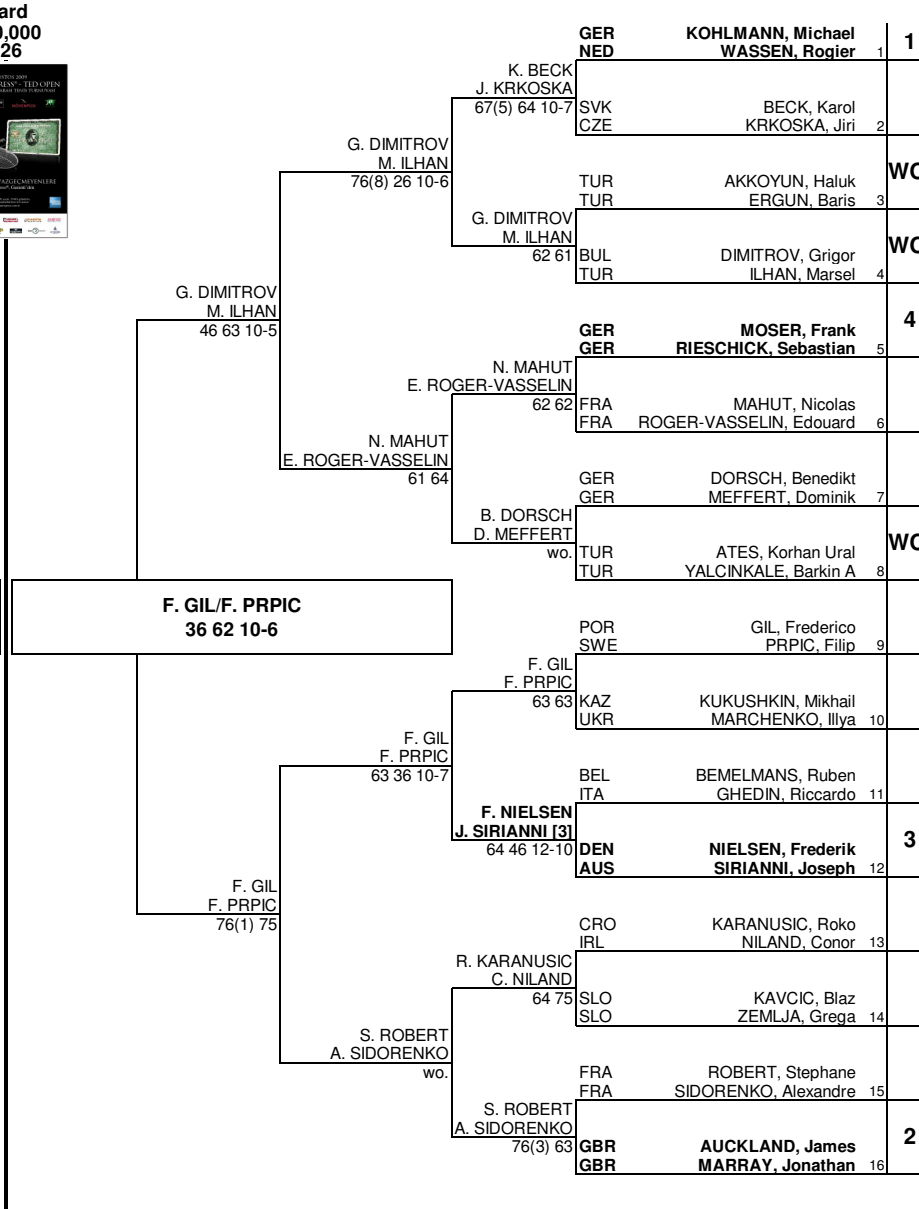

MAIN DRAW SINGLES

AMERICAN EXPRESS - TED OPEN
Istanbul, Turkey
10-16 August, 2009

MAIN DRAW DOUBLES

Seeded Players		Rank	Prize Money	Pts.	Lucky Losers
1	GIL, Frederico	88	Winner \$7,200	75	
2	BECK, Karol	100	Finalist \$4,240	45	
3	KARANUSIC, Roko	119	Semi-Finalist \$2,510	27	
4	MAYER, Florian	130	Quarter-Finalist \$1,460	13	
5	BRANDS, Daniel	131	2nd Round \$860	5	Roger-Vasselin, Edouard (Fatigue)
6	KAVCIC, Blaz	132	1st Round \$520	0	Karanusic, Roko (Left Abdominal)
7	MAHUT, Nicolas	135			
8	KOUBEK, Stefan	148			
Last Direct Acceptance					
Niland, Conor 277					

Seeded Players		Rank	Prize Money (Per Team)	Pts.	Alternates/Lucky Losers
1	M. Kohlmann / R. Wassen	123	Winner \$3,100	75	
2	J. Auckland / J. Marray	271	Finalist \$1,800	45	
3	F. Nielsen / J. Sirianni	299	Semi-Finalist \$1,080	27	
4	F. Moser / S. Rieschick	369	Quarter-Finalist \$640	13	
First Round \$360					
Last Direct Acceptance					
Bemelmans / Ghedin, 441					
Retirements/W.O.					
Karanusic, Roko (Left Abdominal)					
Ates, Korhan Ural (Ball hit eye during warm up)					