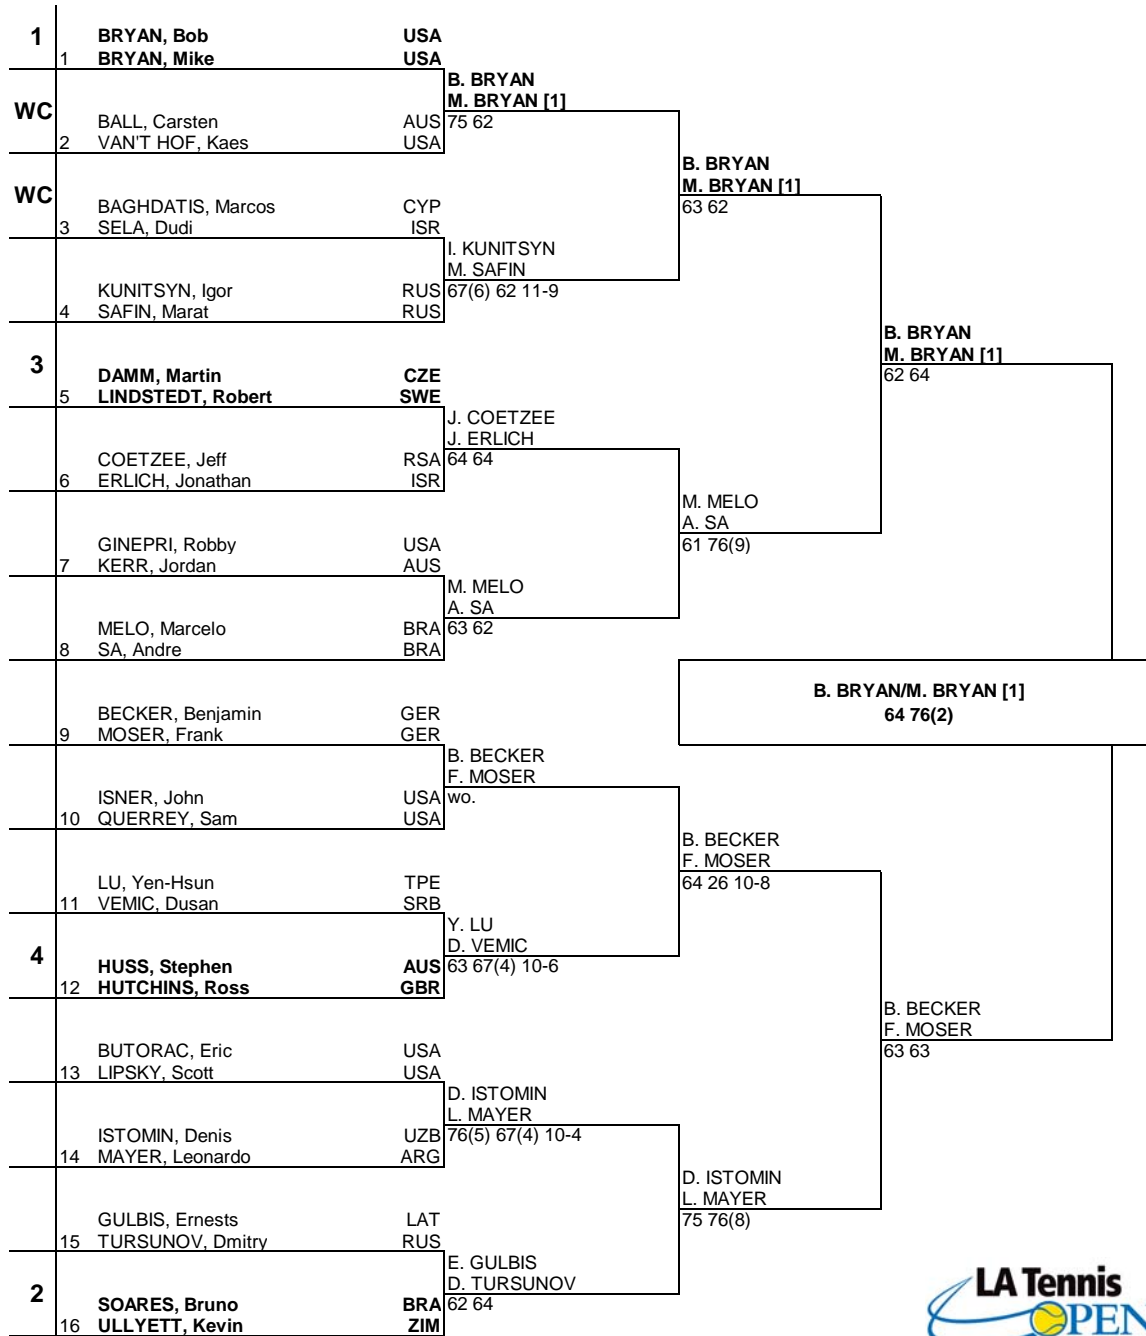

# MAIN DRAW DOUBLES

## LA Tennis Open

Los Angeles, USA

27 July - 2 August 2009

Hard

\$630,500

423

ATP Tour © Copyright 2006

Seeded Players	Rank	Prize Money (Per Team)	Pts.	Alternates	Retirements/W.O.
1 BRYAN, Bob / BRYAN, Mike	2	Winner \$31,900	250		Isner - ankle
2 SOARES, Bruno / ULLYETT, Kevin	25	Finalist \$16,050	150		
3 DAMM, Martin / LINDSTEDT, Robert	63	Semi-Finalist \$8,470	90		
4 HUSS, Stephen / HUTCHINS, Ross	63	Quarter-Finalist \$4,650	45		
FOLLOW LIVE SCORING AT <a href="http://www.ATPWorldTour.com">www.ATPWorldTour.com</a>		First Round \$2,640	0		
<b>Last Direct Acceptance</b>				<b>ATP Supervisor</b>	
Adv - 128 / On-site - 123				Tom Barnes	