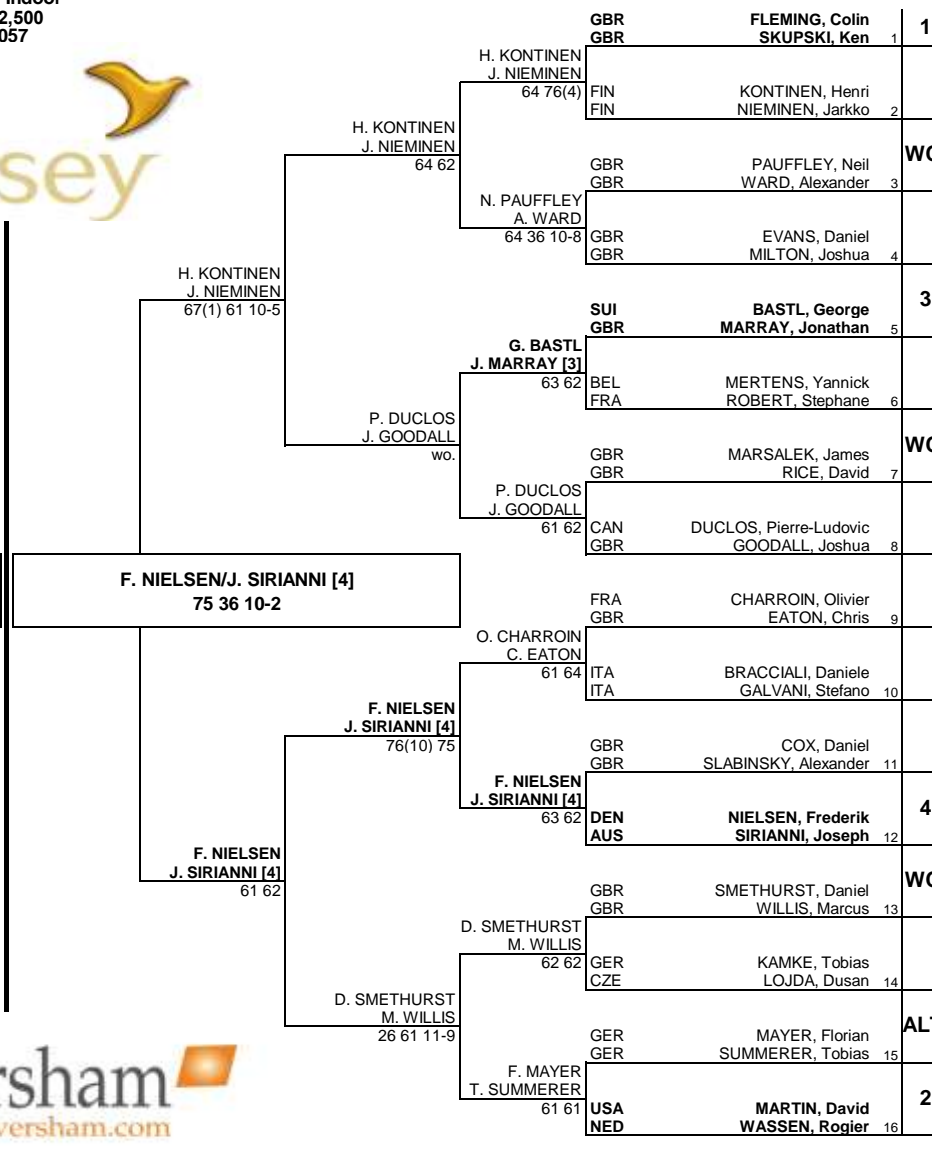

MAIN DRAW SINGLES

The Caversham International
St Brelades, Jersey, Channel Islands, GBR
9-15 November 2009

Hard, Indoor
 € 42,500
 6057

MAIN DRAW DOUBLES

Seeded Players	Rank	Prize Money	Pts.	Lucky Losers
1 MAYER, Florian	63	Winner € 6,150	75	
2 BECK, Karol	78	Finalist € 3,600	45	
3 ROBERT, Stephane	121	Semi-Finalist € 2,130	27	
4 NIEMINEN, Jarkko	122	Quarter-Finalist € 1,245	13	
5 BOHLI, Stephane	148	2nd Round € 730	6	GALVANI, Stefano influenza
6 LAMMER, Michael	167	1st Round € 440	0	VALENT, Roman gastroenteritis
7 BOGDANOVIC, Alex	186	Last Direct Acceptance		
8 UNGUR, Adrian	191	BASTL, George 340		

Seeded Players	Rank	Prize Money (Per Team)	Pts.	Alternates/Lucky Losers
1 C. Fleming / K. Skupski	103	Winner € 2,650	75	F. MAYER / T. SUMMERER
2 D. Martin / R. Wassen	158	Finalist € 1,500	45	
3 G. Bastl / J. Marray	265	Semi-Finalist € 920	27	
4 F. Nielsen / J. Sirianni	273	Quarter-Finalist € 540	13	
		First Round € 310	0	
Last Direct Acceptance				
Carl Baldwin				
D. Cox / A. Slabinsky 839				
Challenger Supervisor				
Retirements/W.O.				
Martin FISCHER / Philipp OSWALD (FISCHER, Martin R wrist)				
BASTL, George personal				