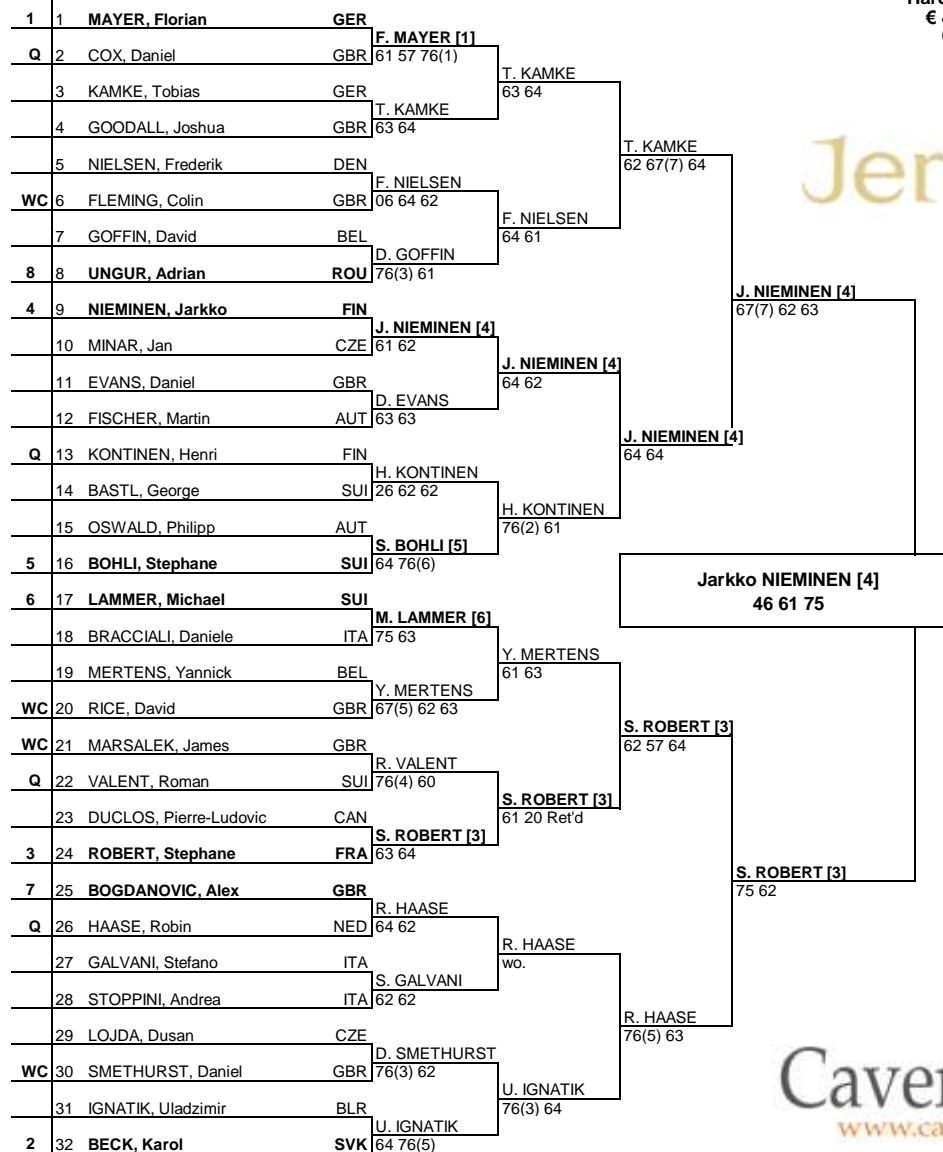

MAIN DRAW SINGLES

The Caversham International
St Brelades, Jersey, Channel Islands, GBR
9-15 November 2009

Hard, Indoor
 € 42,500
 6057

MAIN DRAW DOUBLES

Seeded Players	Rank	Prize Money	Pts.	Lucky Losers
1 MAYER, Florian	63	Winner € 6,150	75	
2 BECK, Karol	78	Finalist € 3,600	45	
3 ROBERT, Stephane	121	Semi-Finalist € 2,130	27	
4 NIEMINEN, Jarkko	122	Quarter-Finalist € 1,245	13	
5 BOHLI, Stephane	148	2nd Round € 730	6	GALVANI, Stefano influenza
6 LAMMER, Michael	167	1st Round € 440	0	VALENT, Roman gastroenteritis
7 BOGDANOVIC, Alex	186	Last Direct Acceptance		
8 UNGUR, Adrian	191	BASTL, George 340		

Seeded Players	Rank	Prize Money (Per Team)	Pts.	Alternates/Lucky Losers
1 C. Fleming / K. Skupski	103	Winner € 2,650	75	F. MAYER / T. SUMMERER
2 D. Martin / R. Wassen	158	Finalist € 1,500	45	
3 G. Bastl / J. Marray	265	Semi-Finalist € 920	27	
4 F. Nielsen / J. Sirianni	273	Quarter-Finalist € 540	13	
		First Round € 310	0	
Last Direct Acceptance				
Carl Baldwin				
D. Cox / A. Slabinsky 839				
Challenger Supervisor				
Retirements/W.O.				
Martin FISCHER / Philipp OSWALD (FISCHER, Martin R wrist)				
BASTL, George personal				