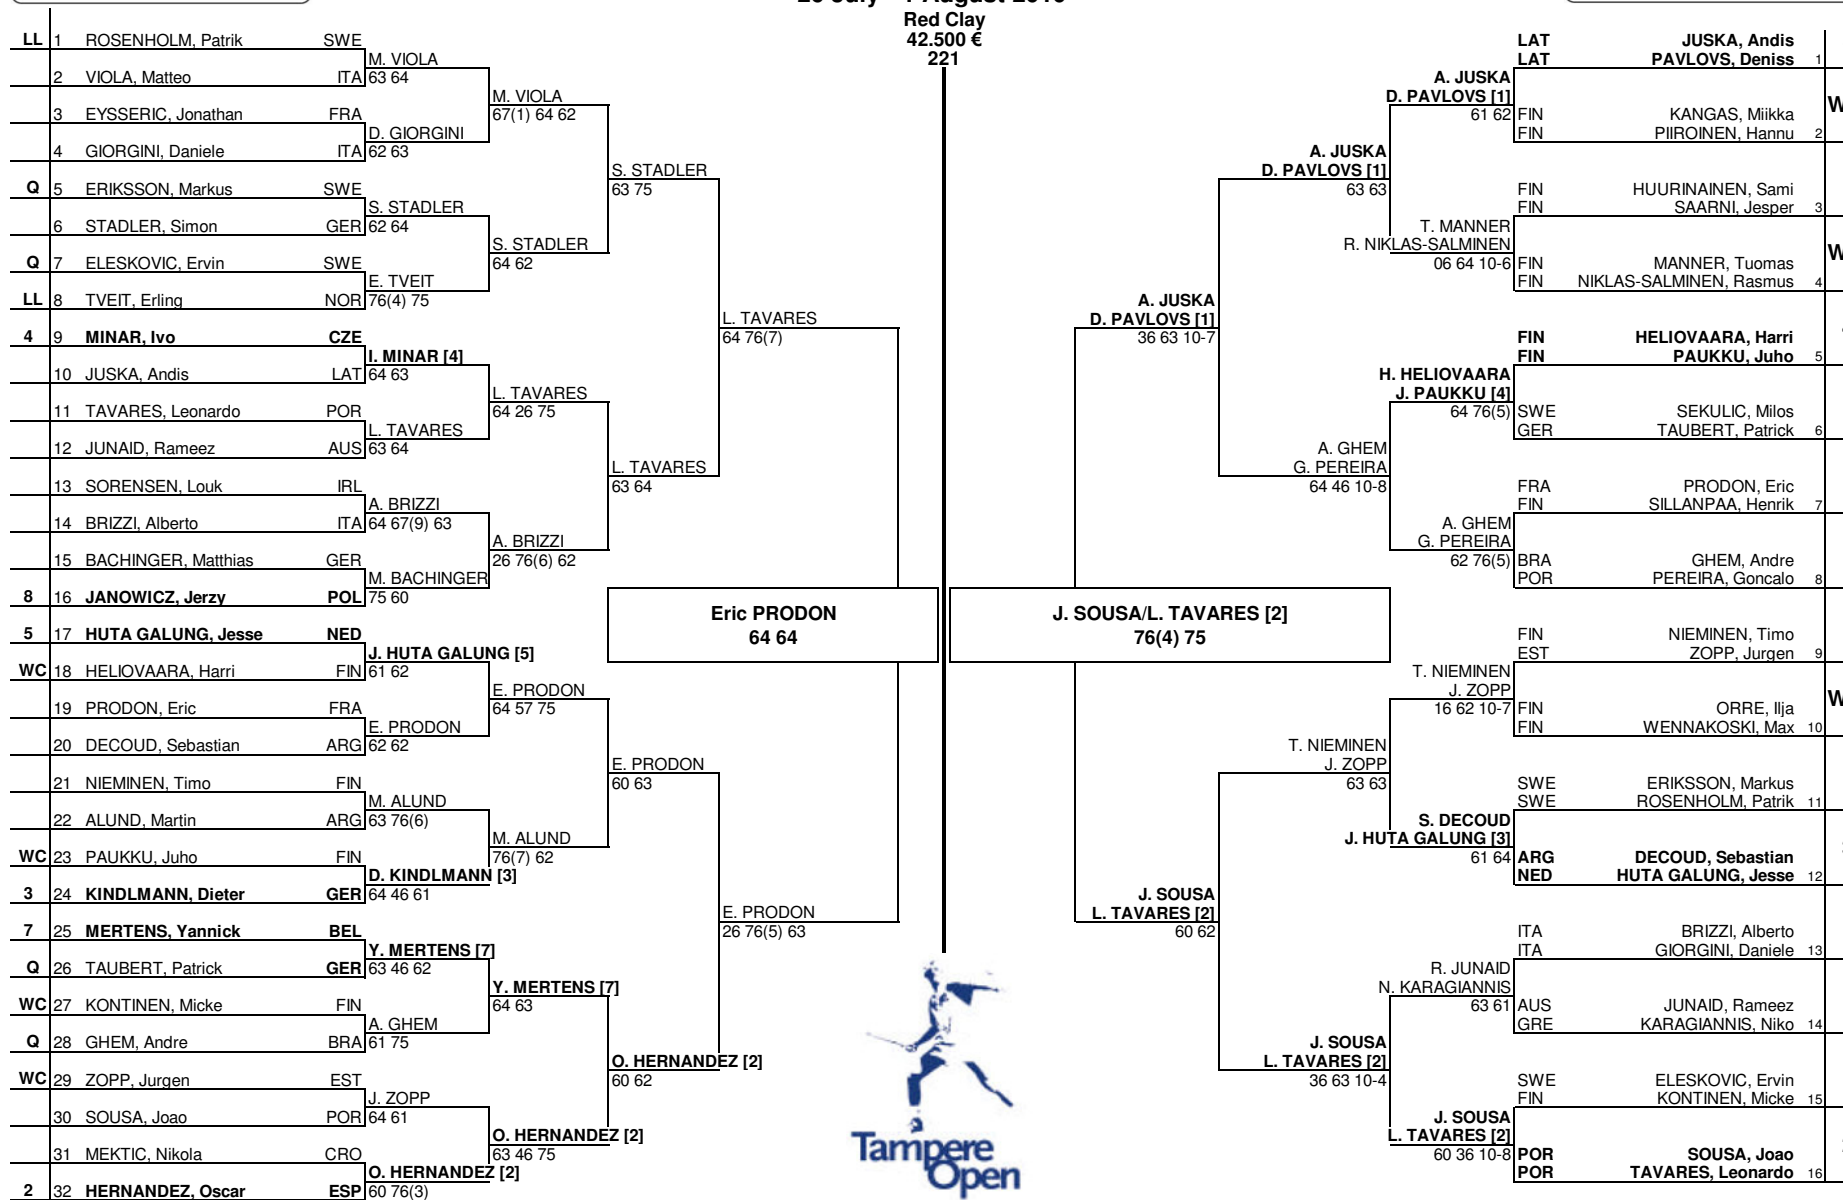

MAIN DRAW SINGLES
AAMULEHTI TAMPERE OPEN
 Tampere, Finland
 26 July - 1 August 2010

MAIN DRAW DOUBLES

Seeded Players	Rank	Prize Money	Pts.	Lucky Losers
1 MAYER, Florian	64	Winner	€ 6150,0	80
2 HERNANDEZ, Oscar	158	Finalist	€ 3600,0	48
3 KINDLMANN, Dieter	163	Semi-Finalist	€ 2130,0	29
4 MINAR, Ivo	214	Quarter-Finalist	€ 1245,0	15
5 HUTA GALUNG, Jesse	223	2nd Round	€ 730,0	7
6 KONTINEN, Henri	229	1st Round	€ 440,0	0
7 MERTENS, Yannick	233	Last Direct Acceptance		
8 JANOWICZ, Jerzy	239	Eric Prodon - 328		

Seeded Players	Rank	Prize Money (Per Team)	Pts.	Alternates/Lucky Losers
1 A. Juska / D. Pavlovs	477	Winner	€ 2650,0	80
2 J. Sousa / L. Tavares	484	Finalist	€ 1500,0	48
3 S. Decoud / J. Huta Galung	526	Semi-Finalist	€ 920,0	29
4 H. Heliovaara / J. Paukku	765	Quarter-Finalist	€ 540,0	15
		First Round	€ 310,0	0
Last Direct Acceptance				
Rogério Santos		HUURINAINEN, S/SAARNI, J -1344+Unr		
Challenger Supervisor				