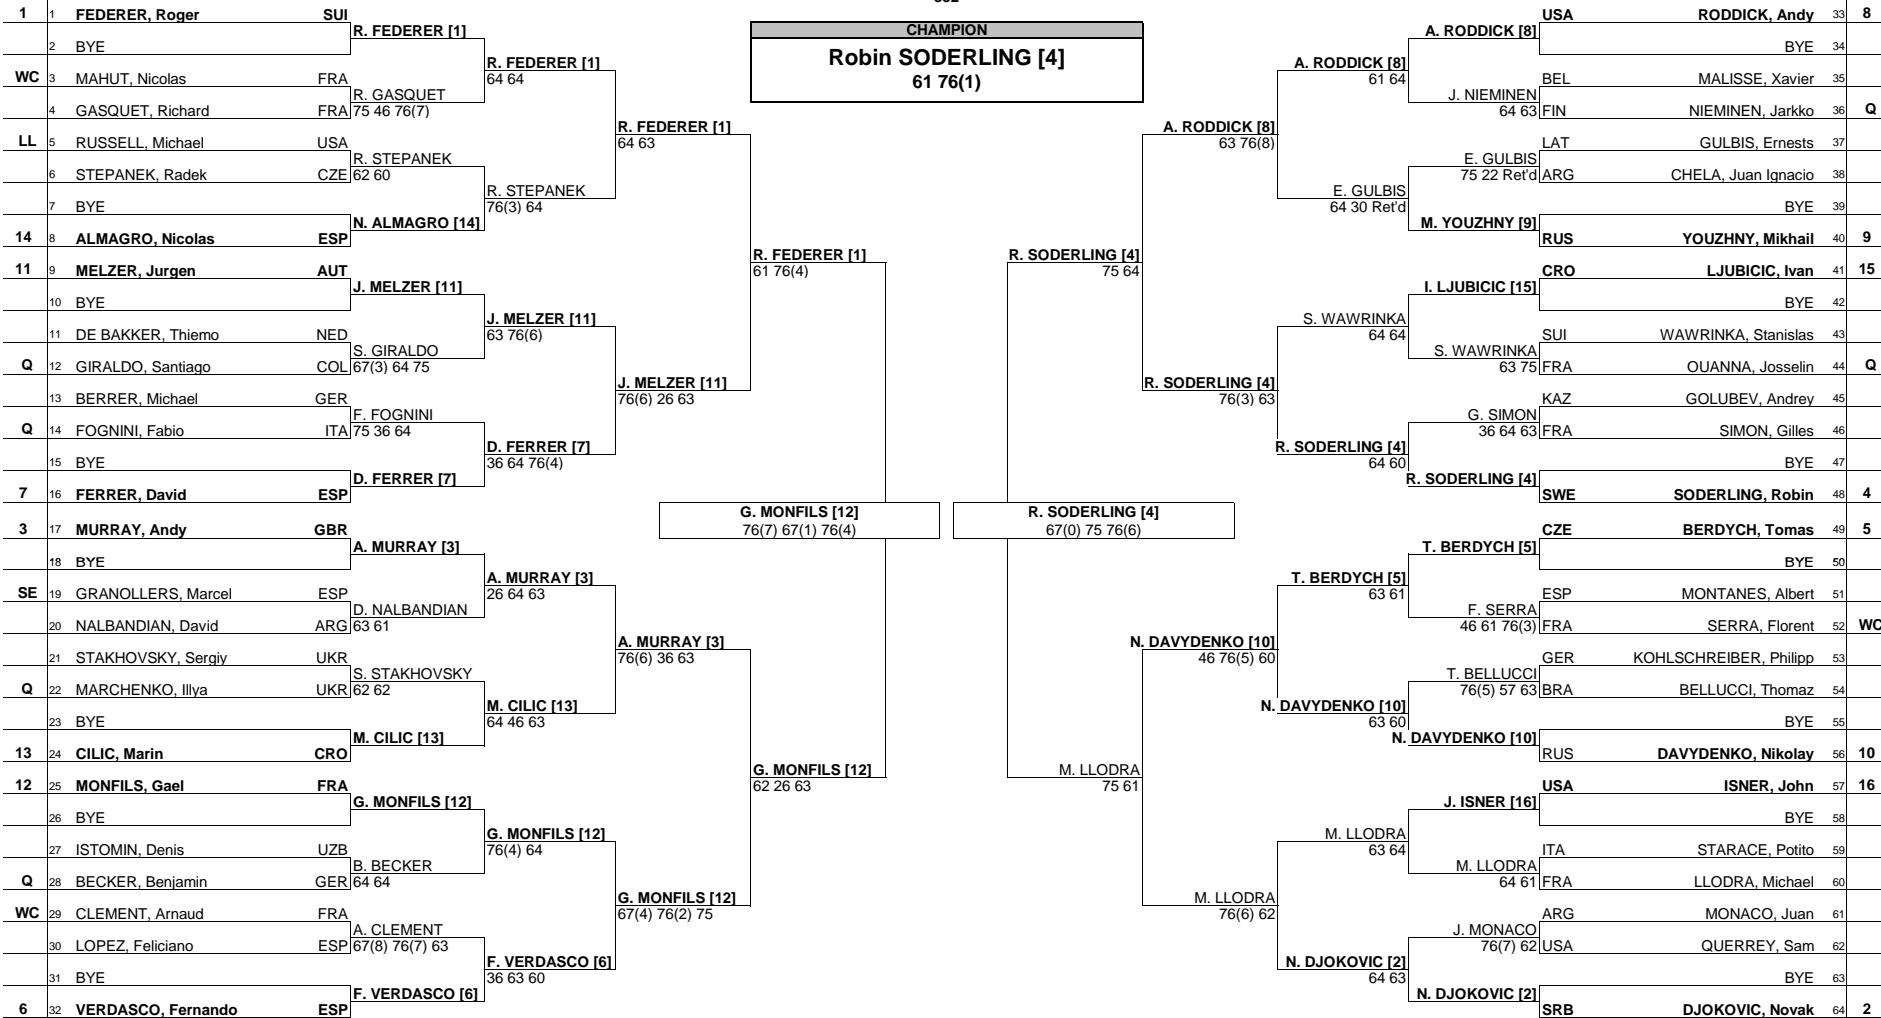

BNP PARIBAS MASTERS
MAIN DRAW SINGLES

Paris, France
7-14 November 2010
Hard, Greenset on Boards
€2,750,000
352

| Seeded Players | | Rank | Seeded Players | | Rank | Prize Money | Pts. | Lucky Losers | Retirements/W.O. | | |
|----------------|--------------------|------|----------------|--------------------|------|-------------------|-----------|-------------------------------|------------------------------|---------------------------------------|--|
| 1 | FEDERER, Roger | 2 | 9 | YOUZHNY, Mikhail | 10 | Winner | € 450,000 | 1000 | Russell for Tipsarevic - hip | Chela - right wrist Youzhny - back | |
| 2 | DJOKOVIC, Novak | 3 | 10 | DAVYDENKO, Nikolay | 11 | Finalists | € 212,500 | 600 | | | |
| 3 | MURRAY, Andy | 4 | 11 | MELZER, Jurgen | 12 | Semi-Finalists | € 105,500 | 360 | | | |
| 4 | SODERLING, Robin | 5 | 12 | MONFILS, Gael | 14 | Quarter Finalists | € 55,000 | 180 | | | |
| 5 | BERDYCH, Tomas | 6 | 13 | CILIC, Marin | 15 | 3rd Round | € 28,900 | 90 | | | |
| 6 | VERDASCO, Fernando | 7 | 14 | ALMAGRO, Nicolas | 16 | 2nd Round | € 15,200 | 45 | | | |
| 7 | FERRER, David | 8 | 15 | LJUBICIC, Ivan | 17 | 1st Round | € 8,000 | 10 | | | |
| 8 | RODDICK, Andy | 9 | 16 | ISNER, John | 19 | | | | | | |
| | | | | | | | | Last Direct Acceptance | | ATP Supervisor | |
| | | | | | | | | Michael Berrer - 51 | | Tom Barnes/Carlos Sanches | |