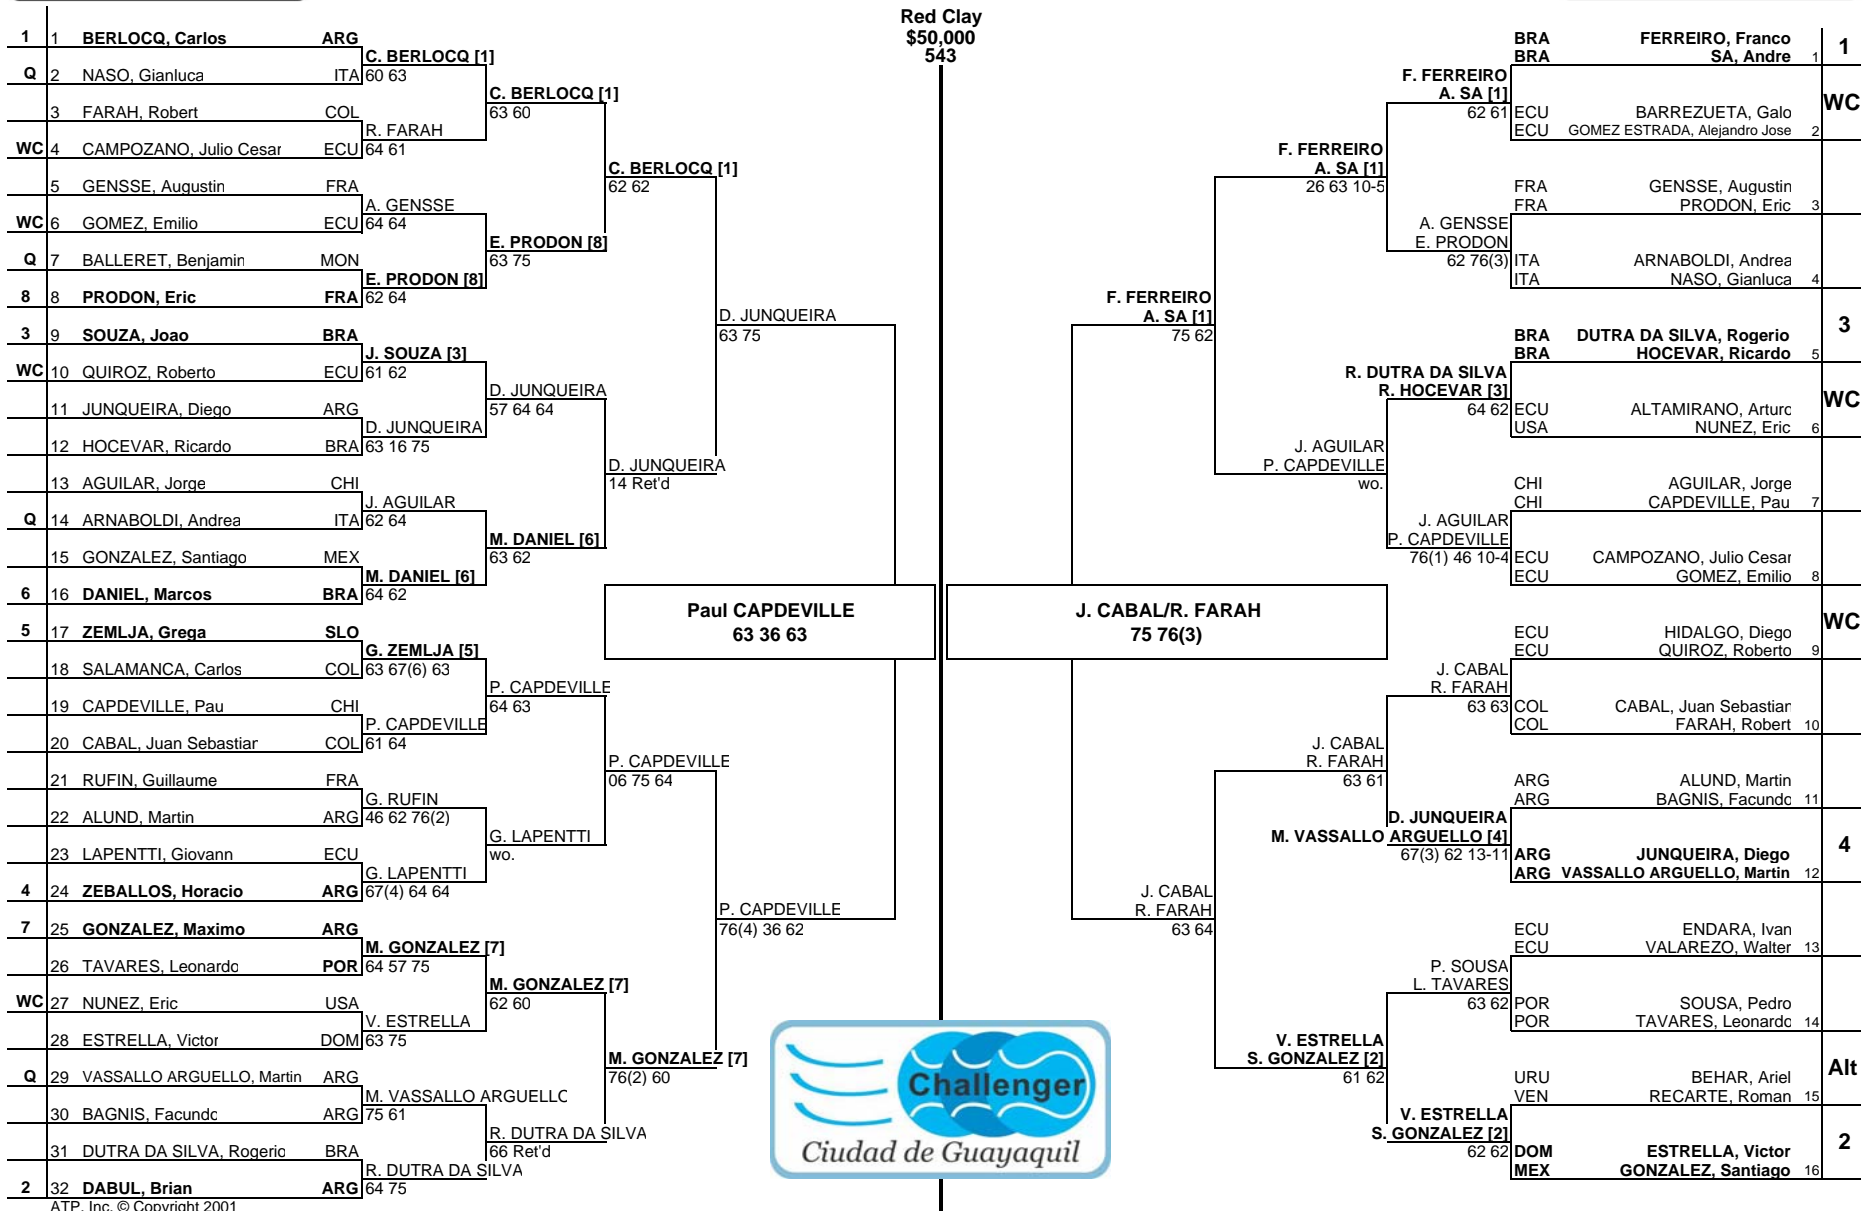

MAIN DRAW SINGLES
VI Challenger Ciudad de Guayaquil
 Guayaquil, Ecuador
 08-13 November 2010

MAIN DRAW DOUBLES

Seeded Players	Rank	Prize Money	Pts.	Lucky Losers
1 BERLOCQ, Carlos	79	Winner \$7,200	90	
2 DABUL, Brian	86	Finalist \$4,240	55	
3 SOUZA, Joao	101	Semi-Finalist \$2,510	33	
4 ZEBALLOS, Horacio	113	Quarter-Finalist \$1,460	17	
5 ZEMLJA, Grega	120	2nd Round \$860	8	Rufin, Guillaume - shoulder tendinitis
6 DANIEL, Marcos	123	1st Round \$520	0	Vassallo Arguello - back spasm
7 GONZALEZ, Maximo	154	Last Direct Acceptance		Daniel, M - left leg calf
8 PRODON, Eric	163	Paul Capdeville- 285		

Seeded Players	Rank	Prize Money (Per Team)	Pts.	Alternates/Lucky Losers
1 F. Ferreiro / A. Sa	142	Winner \$3,100	90	Behar, A / Recarte, R - Alternate
2 V. Estrella / S. Gonzalez	292	Finalist \$1,800	55	
3 R. Dutra Da Silva / R. Hocevar	416	Semi-Finalist \$1,080	33	
4 D. Junqueira / M. Vassallo Argue	431	Quarter-Finalist \$640	17	
		First Round \$360	0	Retirements/W.O.
		Last Direct Acceptance		Gonzalez, A - abdominal pain
		I. Endara/ W. Valarezo- 1820		Hocevar, R - lumbalgia