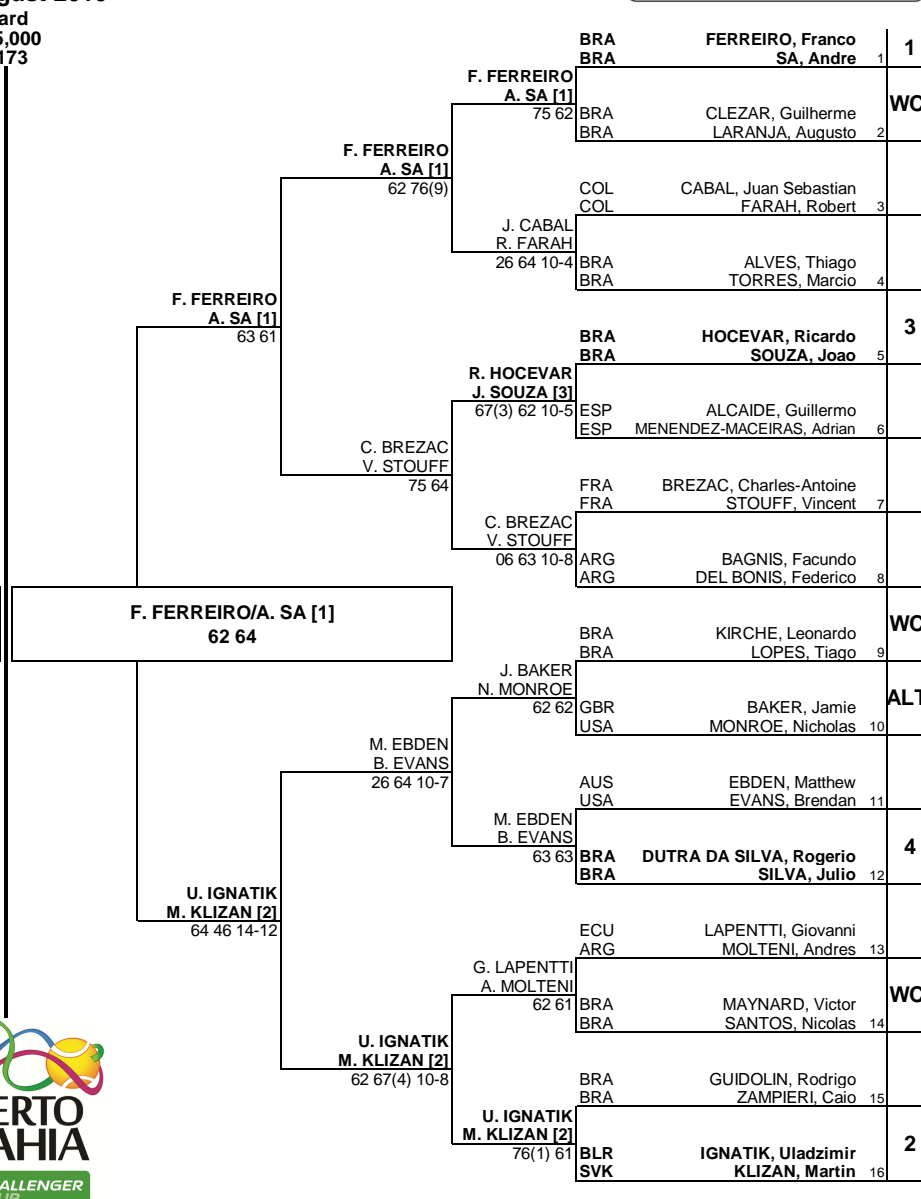

**MAIN DRAW SINGLES**

**Aberto da Bahia**  
Salvador, Brazil  
16 - 21 August 2010

**MAIN DRAW DOUBLES**

Seeded Players	Rank	Prize Money	Pts.	Lucky Losers
1 MELLO, Ricardo	83	Winner \$5,000	80	
2 DEL BONIS, Federico	125	Finalist \$3,000	48	
3 GUEZ, David	128	Semi-Finalist \$1,755	29	
4 OUANNA, Josselin	135	Quarter-Finalist \$1,020	15	
5 SOUZA, Joao	138	2nd Round \$600	6	Alcaide, Guillermo (Tendinitis)
6 ALVES, Thiago	158	1st Round \$365	0	
7 IGNATIK, Uladzimir	176	Last Direct Acceptance		
8 EBDEN, Matthew	184	Matwe Middelkoop - 269		

ATP, Inc. © Copyright 2010  
Follow Live Scoring on [www.ATPWorldTour.com](http://www.ATPWorldTour.com)

Seeded Players	Rank	Prize Money (Per Team)	Pts.	Alternates/Lucky Losers
1 F. Ferreiro / A. Sa	197	Winner \$2,200	80	J. BAKER/N. MONROE
2 U. Ignatik / M. Klizan	377	Finalist \$1,250	48	
3 R. Hocevar / J. Souza	413	Semi-Finalist \$760	29	
4 R. Dutra Da Silva / J. Silva	477	Quarter-Finalist \$450	15	
		First Round \$250	0	R. GHEDIN/T. ITO (Stomach ache)
Last Direct Acceptance				
Alves/Torres - 505				
Ricardo Reis				
Challenger Supervisor				